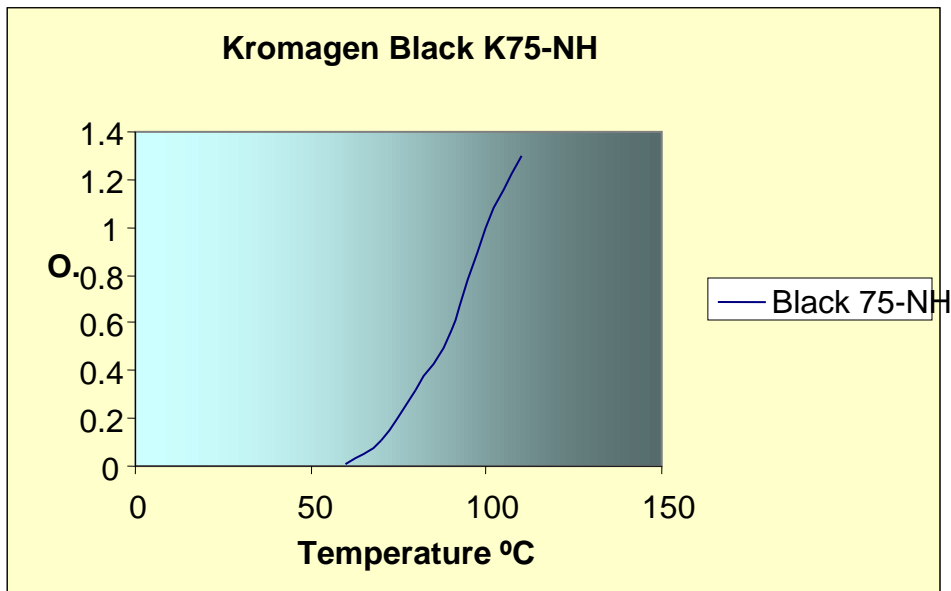

Technical Product Information

Kromagen™ Black 75-NH

The colour change profile for Black K75-NH Concentrate is shown below.

Kromagen™ Black K90-NH

The colour change profile for Black K90-NH Concentrate is shown below.